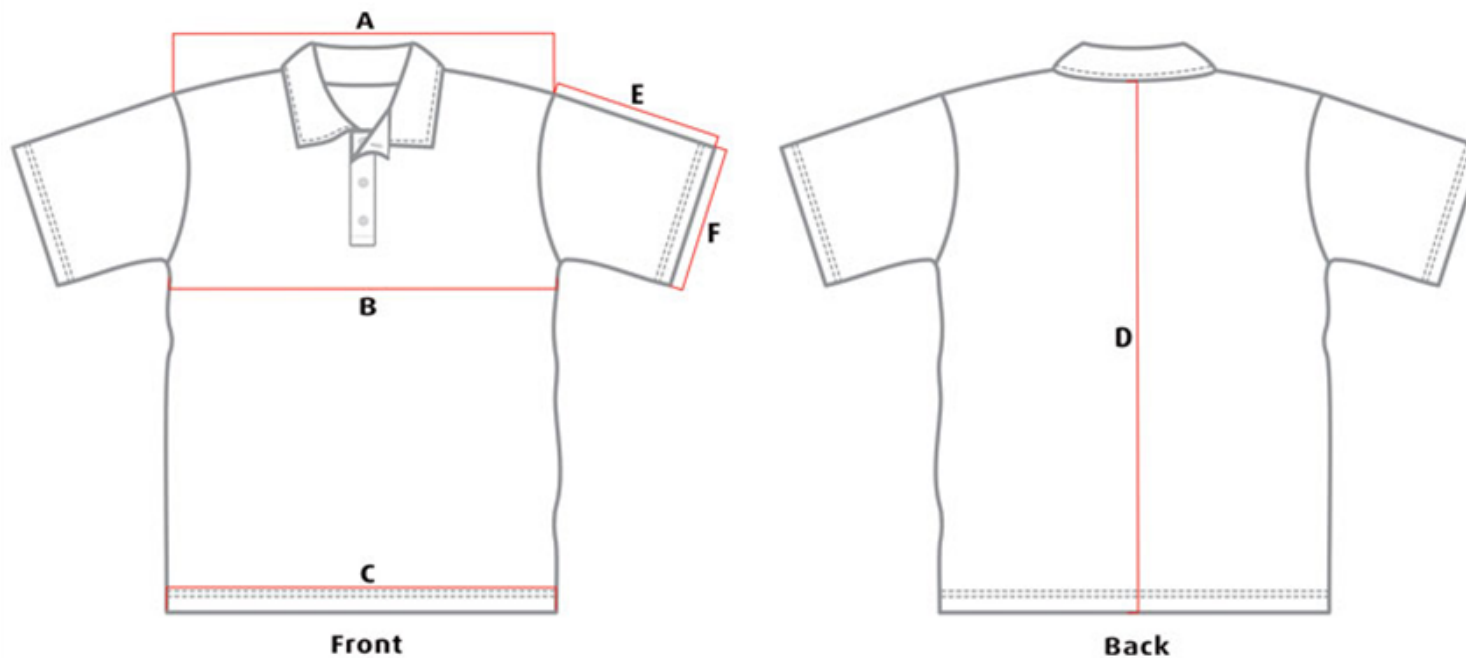

GARMENT SPECIFICATION

Pattern 052 - POLO SHIRT UNISEX ADULT FOLDOVER SHORT SLEEVE SET IN

Tuesday, 17 September 2013

Measurements in cms

Tolerance +/- 1.0 cms

	XS	S	M	L	XL	2XL	3XL	4XL	5XL
A. SHOULDER	48	50	52	54	56	58	60	62	64
B. HALF CHEST	51	53	56	58	61	65	69	73	77
C. HALF HEM	50	52	55	57	60	64	68	72	76
D. CENTRE BACK	68	70	73	75	78	82	86	89	93
E. SLEEVE LENGTH	22	23	24	25	26	27	29	30	31
F. SLEEVE OPENING HALF	18	18	19	19	20	20	21	21	22