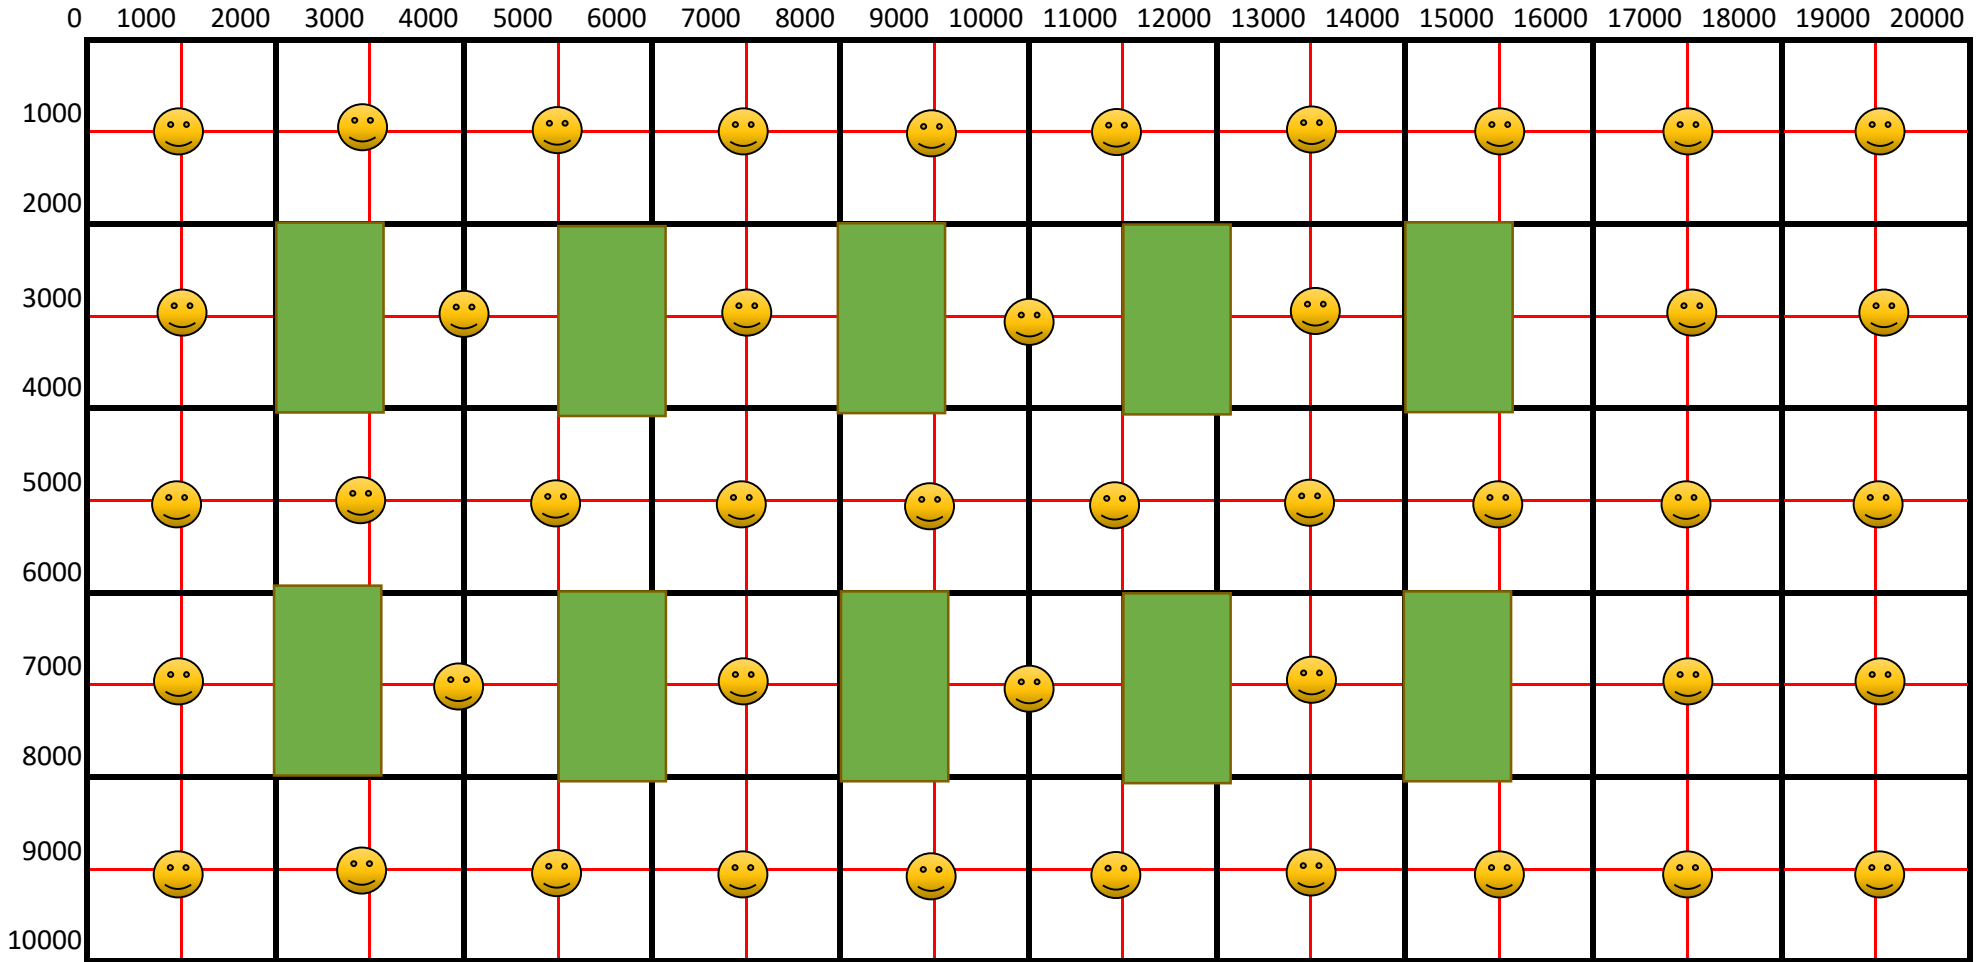

Venue Name goes here!

10 mtrs x 20 mtrs = 200 mtrs sq

Please show entry and exit ways

50 People, based on the 4 mtr sq rule

Please show displayed signage

46 people shown in the above

Contact: Name Mobile and Email