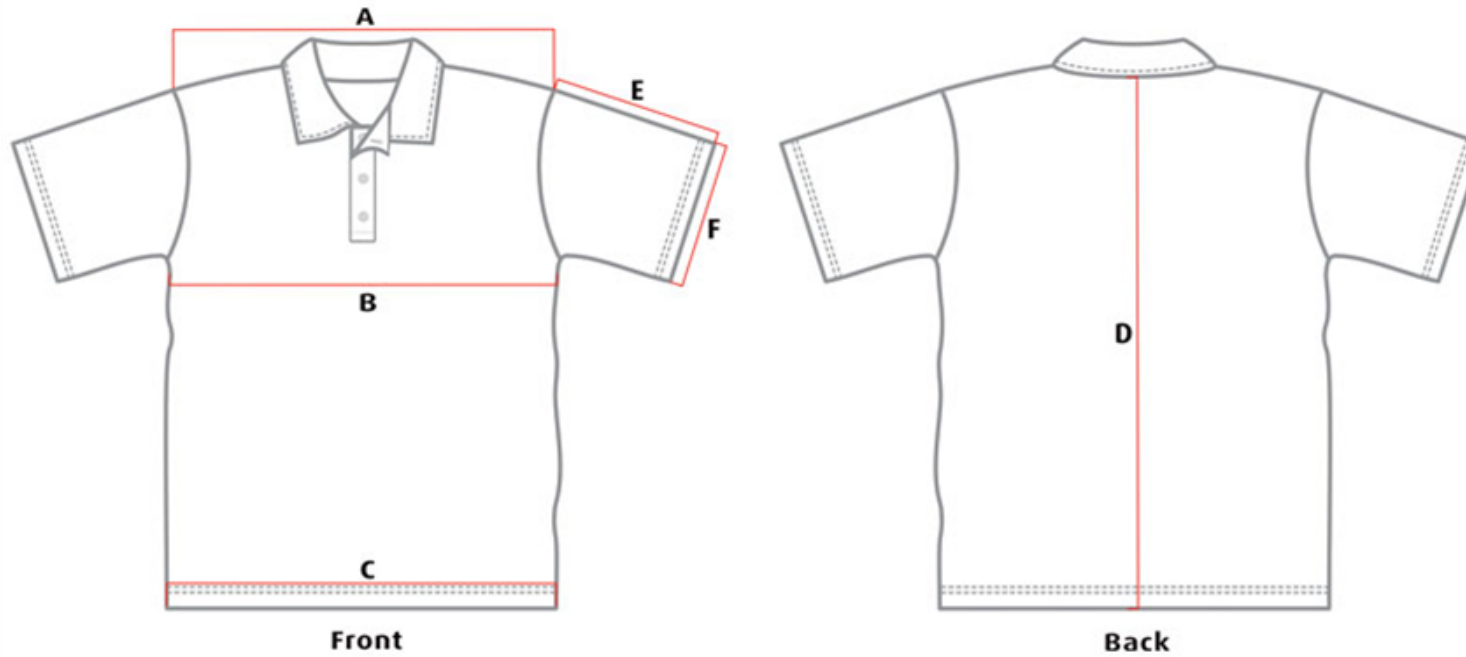

# GARMENT SPECIFICATION

Pattern 052 - POLO SHIRT UNISEX ADULT FOLDOVER SHORT SLEEVE SET IN

Tuesday, 17 September 2013

Measurements in cms

Tolerance +/- 1.0 cms

	XS	S	M	L	XL	2XL	3XL	4XL	5XL
A. SHOULDER	48	50	52	54	56	58	60	62	64
B. HALF CHEST	51	53	56	58	61	65	69	73	77
C. HALF HEM	50	52	55	57	60	64	68	72	76
D. CENTRE BACK	68	70	73	75	78	82	86	89	93
E. SLEEVE LENGTH	22	23	24	25	26	27	29	30	31
F. SLEEVE OPENING HALF	18	18	19	19	20	20	21	21	22